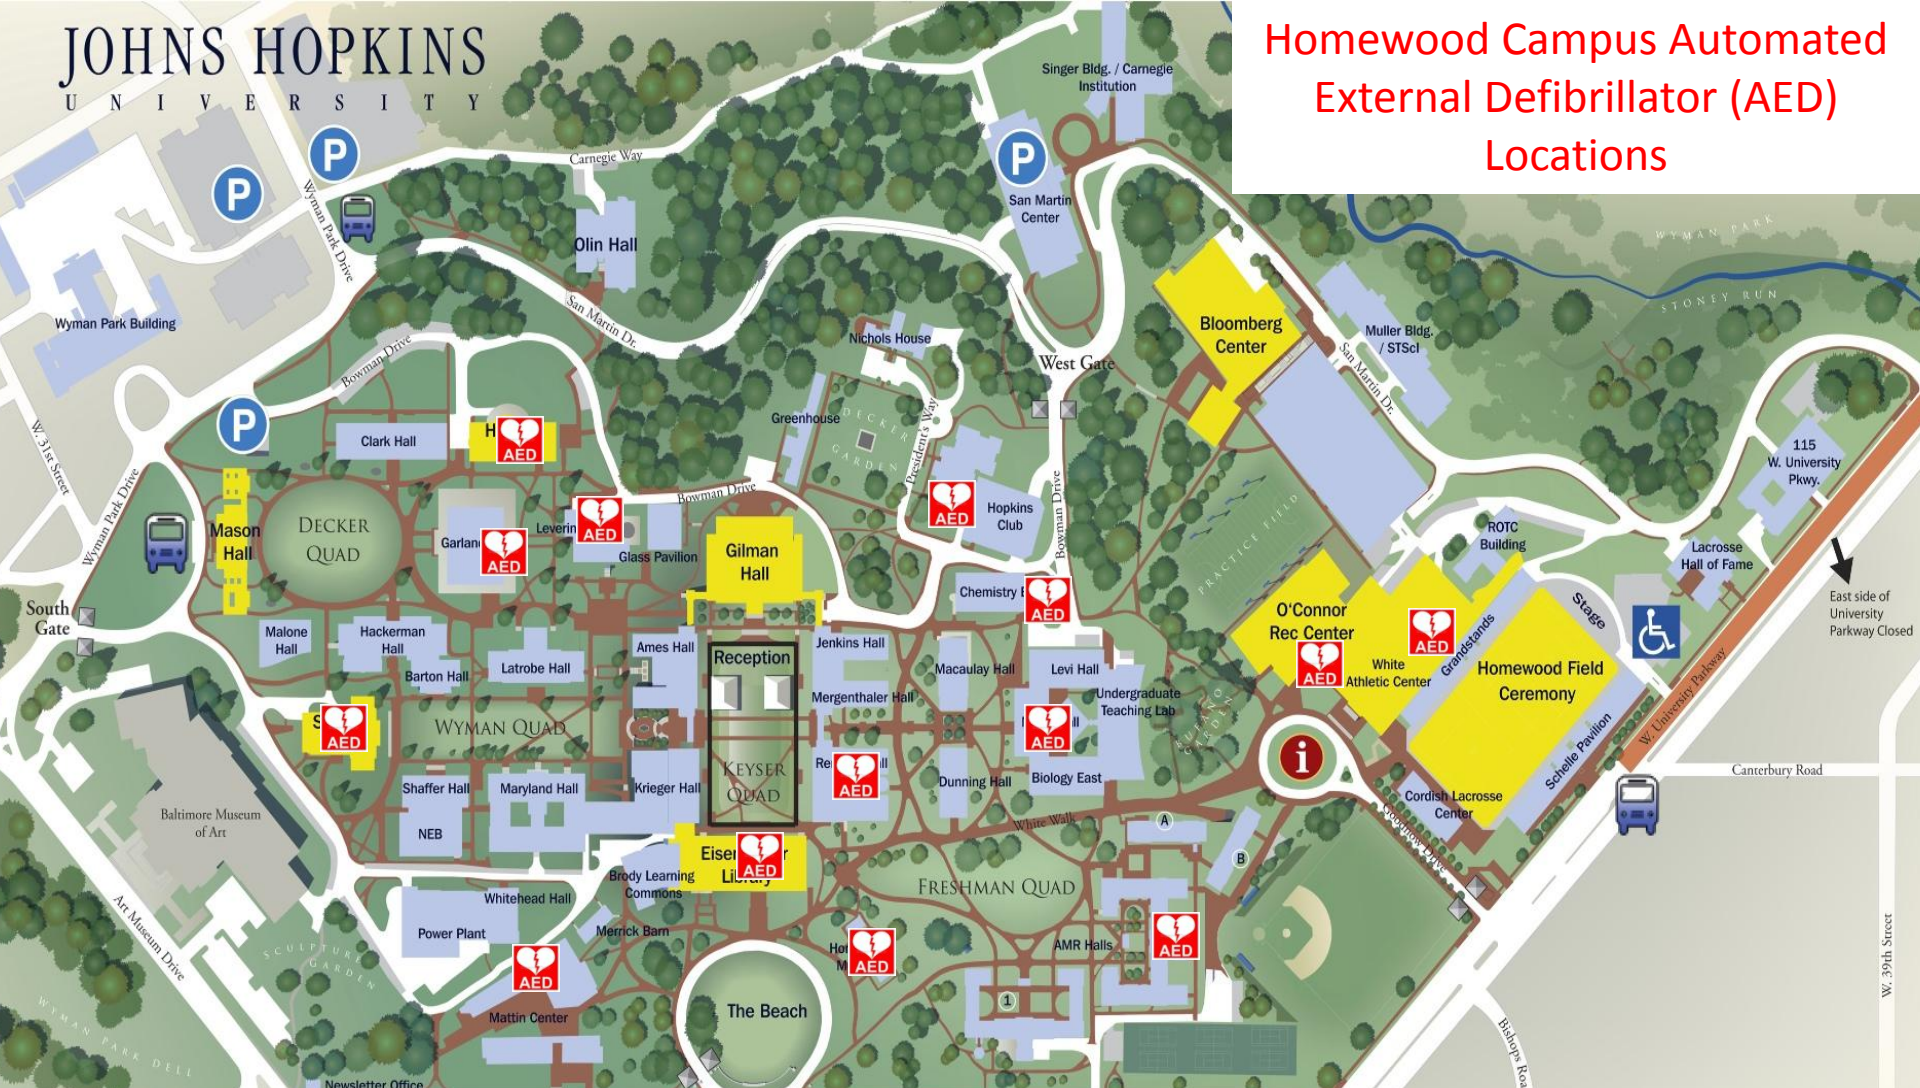

Homewood Campus Automated
External Defibrillator (AED)
Locations

Security Vehicles 100, 101, 102, 103, 104
 AMR II Lobby
 Athletic Center Front Desk
 Athletic Center Pool
 Athletic Training Mobile
 Athletic Training Room
 Charles Commons

Eastern Campus 33rd St. Lobby
 Eisenhower Library Lobby
 Garland Hall Lobby
 Hodson Hall Lobby
 Homewood House Gift shop
 Hopkins club
 Levering Hall Hallway

Mattin Center Café
 Mudd Hall Lobby
 New Chemistry Building
 Health and Wellness Center
 Remsen Hall
 Shriver Lobby
 Wolman Hall Lobby